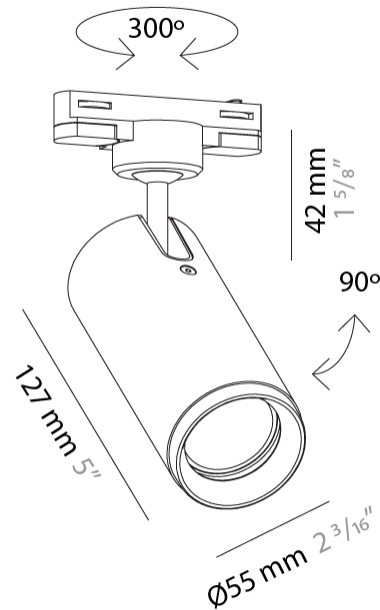

PROJECT
TYPE
SPECIFIER
QUANTITY
DATE

HAUL TRACK

D96073-

base number   Finish
Options

1. To build a product code in our configurator select the specify button on the base model # product page
2. To build a manual product code on this datasheet choose from the options listed below in blue font and add the suffix to the base model #

GENERAL

Series: Haul
Brand: Milan
Division: Design
Mounting Type: Track
Mounting Location: Ceiling
Subcategory: Spots

PHYSICAL

Shape: Cylinder
Diameter (mm): 55
Diameter (in): 2 ³/₁₆
Height (mm): 203
Height (in): 8
Max. Overall Height (mm): 1300
Max. Overall Height (in): 51 ³/₁₆
Light Distribution: Direct
[Fixture Finish: MWL / MBQ](#)
Fixture Material: Extruded Aluminum

ELECTRICAL

Lamp Type: LED
Input Wattage (W): 7
Dimming: Electronic Low Voltage Dimming
Input Voltage (V): 120Vac Direct Line

LED

Number of LEDs: 1
Color Temperature (°K): 3000
Max. Delivered Lumen (lm): 665
CRI: >90 CRI
Lamp Life (hrs): 50000

OPTICAL

Reflector°: 35
Beam Angle: 35

RATINGS AND CERTIFICATIONS

Certified By: Certified for North American Standards
IP rating: IP20