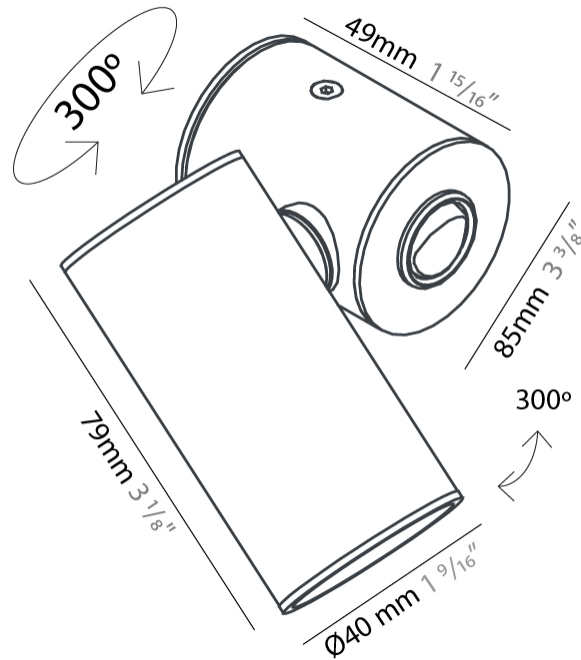

PROJECT	_____
TYPE	_____
SPECIFIER	_____
QUANTITY	_____
DATE	_____

HAUL - WALL SURFACE

D93244-

base number   Finish
Options

1. To build a product code in our configurator select the specify button on the base model # product page
2. To build a manual product code on this datasheet choose from the options listed below in blue font and add the suffix to the base model #

GENERAL

Series: Haul _____
Subseries: Haul - Wall _____
Brand: Milan _____
Division: Design _____
Mounting Type: Surface _____
Mounting Location: Wall _____
Subcategory: On/Off Switch _____

PHYSICAL

Shape: Cylinder _____
Diameter (mm): 40 _____
Diameter (in): 1 9/16 _____
Length (mm): 85 _____
Length (in): 3 3/8 _____
Extension (mm): 120 _____
Extension (in): 4 3/4 _____
Light Distribution: Adjustable / Direct _____
Fixture Finish: MWL / MBQ _____
Fixture Material: Extruded Aluminum _____

ELECTRICAL

Lamp Type: LED _____
Input Wattage (W): 5 _____
Dimming: Electronic Low Voltage Dimming _____
Input Voltage (V): 120Vac Direct Line _____

LED

Number of LEDs: 1 _____
Color Temperature (°K): 3000 _____
Max. Delivered Lumen (lm): 500 _____
CRI: >90 CRI _____
Lamp Life (hrs): 50000 _____

OPTICAL

Beam Angle: 35 _____

RATINGS AND CERTIFICATIONS

Certified By: Certified for North American Standards _____
IP rating: IP20 _____