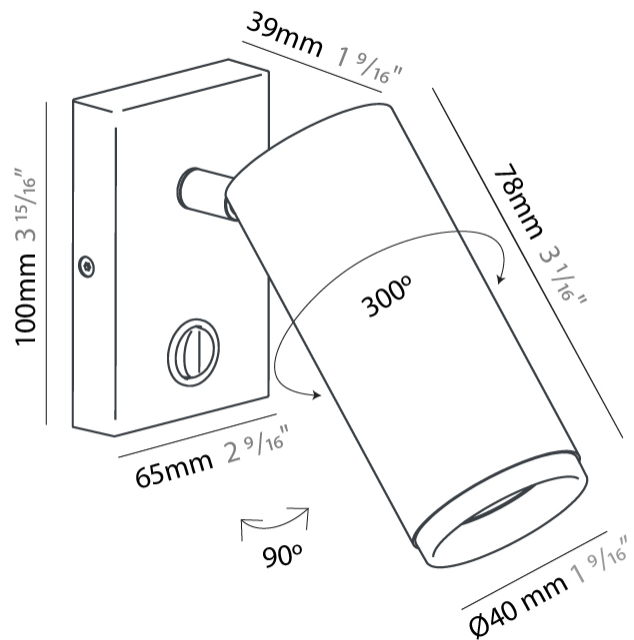

GENERAL

Series: Haul
Subseries: Haul 1 Light
Brand: Milan
Division: Design
Mounting Type: Surface
Mounting Location: Ceiling
Subcategory: Downlight

PHYSICAL

Shape: Cylinder
Diameter (mm): 55
Diameter (in): 2 ³/₁₆
Height (mm): 127
Height (in): 5
Max. Overall Height (mm): 199
Max. Overall Height (in): 7 ¹³/₁₆
Extension (mm): 72
Extension (in): 2 ¹³/₁₆
Light Distribution: Adjustable / Direct
[Fixture Finish: MWL / MBQ](#)
Fixture Material: Extruded Aluminum

GENERAL

Series: Haul
Subseries: Haul - Ceiling
Brand: Milan
Division: Design
Mounting Type: Surface
Mounting Location: Ceiling
Subcategory: Downlight

PHYSICAL

Shape: Cylinder
Diameter (mm): 40
Diameter (in): 1 9/16
Height (mm): 153
Height (in): 6
Light Distribution: Direct
[Fixture Finish: MWL / MBQ](#)
Fixture Material: Extruded Aluminum

Shape: Cylinder _____
 Diameter (mm): 40 _____
 Diameter (in): 1 9/16 _____
 Length (mm): 65 _____
 Length (in): 2 9/16 _____
 Height (mm): 100 _____
 Height (in): 3 15/16 _____
 Extension (mm): 78 _____
 Extension (in): 3 1/16 _____
 Light Distribution: Adjustable / Direct _____
 Fixture Finish: [MWL / MBQ](#) _____
 Fixture Material: Extruded Aluminum _____

OPTICAL

Beam Angle: 35 _____
 Adjustability: Rotational 300°; Tilt 90° _____

RATINGS AND CERTIFICATIONS

Certified By: Certified for North American Standards _____
 IP rating: IP20 _____

HAUL - WALL SURFACE