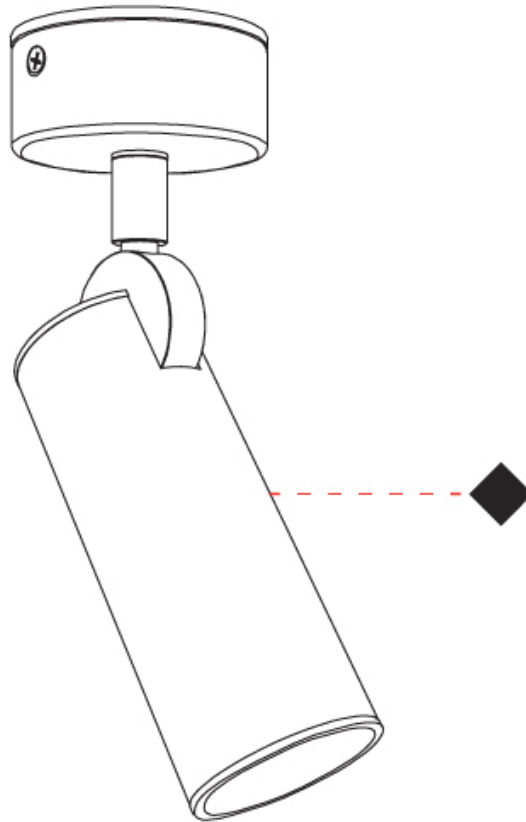

HAUL - CEILING SURFACE

D92247-

PROJECT	_____
TYPE	_____
SPECIFIER	_____
QUANTITY	_____
DATE	_____

D