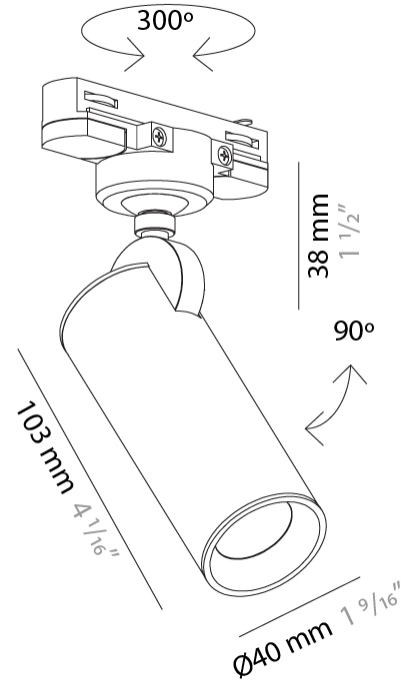

HAUL TRACK

D96072-

base number   Finish
Options

1. To build a product code in our configurator select the specify button on the base model # product page
2. To build a manual product code on this datasheet choose from the options listed below in blue font and add the suffix to the base model #

GENERAL

Series: Haul
Brand: Milan
Division: Design
Mounting Type: Track
Mounting Location: Ceiling
Subcategory: Spots

PHYSICAL

Shape: Cylinder
Diameter (mm): 40
Diameter (in): 1 9/16
Height (mm): 203
Height (in): 8
Max. Overall Height (mm): 1300
Max. Overall Height (in): 51 3/16
Light Distribution: Direct
Fixture Finish: MWL / MBQ
Fixture Material: Extruded Aluminum

ELECTRICAL

Lamp Type: LED
Input Wattage (W): 5
Dimming: Electronic Low Voltage Dimming
Input Voltage (V): 120Vac Direct Line

LED

Color Temperature (°K): 3000
Max. Delivered Lumen (lm): 500
CRI: >90 CRI
Lamp Life (hrs): 50000

OPTICAL

Reflector°: 35
Beam Angle: 35

RATINGS AND CERTIFICATIONS

Certified By: Certified for North American Standards
IP rating: IP20

PROJECT	_____
TYPE	_____
SPECIFIER	_____
QUANTITY	_____
DATE	_____